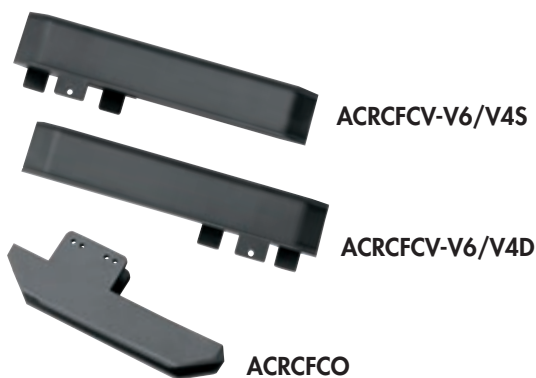

Cremagliere Racks

Cremagliere Racks

① Versioni cremagliera:

ACRV6	Cremagliera M4 (20x28x1000) a 6 attacchi inferiori
ACRS6	Cremagliera M4 (20x28x1000) a 6 attacchi superiori
ACRV4	Cremagliera M4 (20x28x1000) a 4 attacchi inferiori
ACRV660	Cremagliera M4X660 con 4 attacchi inferiori

ACRV6

ACRV4

ACRS6

② Rack versions:

ACRV6	Rack M4 (20x28x1000) with 6 lower overlapped
ACRS6	Rack M4 (20x28x1000) with 6 upper overlapped
ACRV4	Rack M4 (20x28x1000) with 4 lower overlapped
ACRV660	M4X660 section rack with 4 lower overlapped

① Accessori cremagliera:

ACRV	Vite autofilettante
ACRVA	Vite autoporforante
ACRR	Rondella
SP350	Rondella in acciaio inox AISI 430
ACRCFCO	Camme fine corsa orizzontali
ACRCFCVV6D	Camme fine corsa verticale destra per ACRV6-ACRS6
ACRCFCVV6S	Camme fine corsa verticale sinistra per ACRV6-ACRS6
ACRCFCVV4D	Camme fine corsa verticale destra per ACRV4
ACRCFCVV4S	Camme fine corsa verticale sinistra per ACRV4

ACRCFCV-V6/V4S

ACRCFCV-V6/V4D

ACRCFCO

② Rack accessories:

ACRV	Self-threading screw
ACRVA	Self-boring screw
ACRR	Washer
SP350	Washer in stainless steel AISI 430
ACRCFCO	Horizontal limit switch cam
ACRCFCVV6D	Right vertical limit switch cam for ACRV6-ACRS6
ACRCFCVV6S	Left vertical limit switch cam for ACRV6-ACRS6
ACRCFCVV4D	Right vertical limit switch cam for ACRV4
ACRCFCVV4S	Left vertical limit switch cam for ACRV4