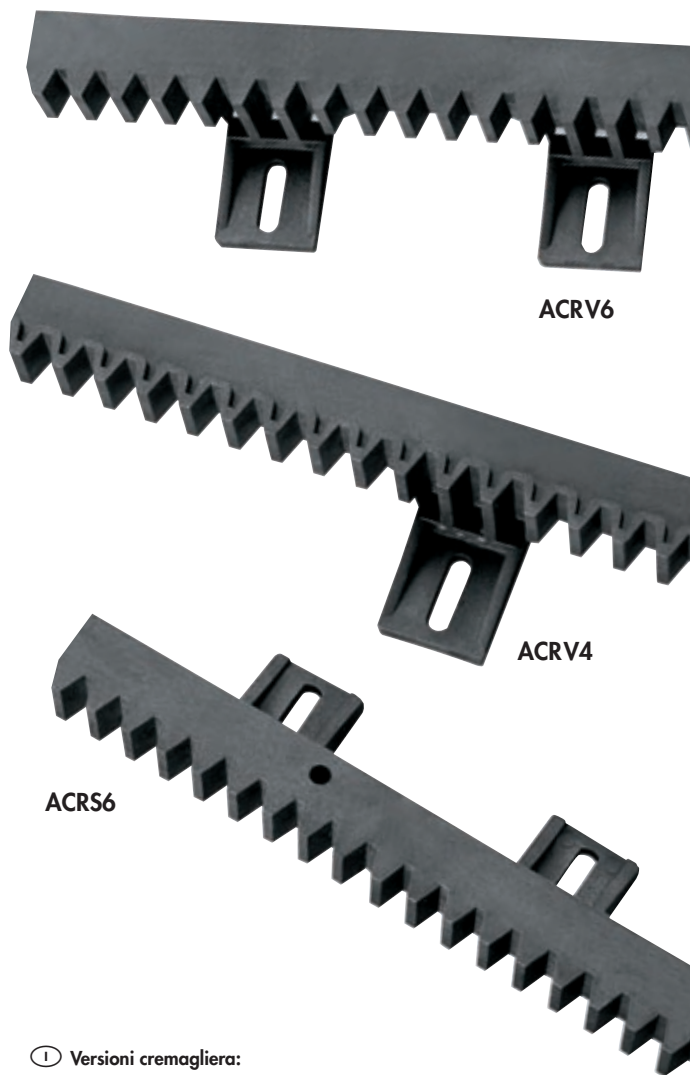

Cremagliere Racks

Cremagliere Racks

① Versioni cremagliera:

ACRV6	Cremagliera M4 (20x28x1000) a 6 attacchi inferiori
ACRS6	Cremagliera M4 (20x28x1000) a 6 attacchi superiori
ACRV4	Cremagliera M4 (20x28x1000) a 4 attacchi inferiori
ACRV660	Cremagliera M4X660 con 4 attacchi inferiori

ACRV6

ACRV4

ACRS6

② Rack versions:

ACRV6	Rack M4 (20x28x1000) with 6 lower overlapped
ACRS6	Rack M4 (20x28x1000) with 6 upper overlapped
ACRV4	Rack M4 (20x28x1000) with 4 lower overlapped
ACRV660	M4X660 section rack with 4 lower overlapped

① Accessori cremagliera:

ACRV	Vite autofilettante
ACRVA	Vite autoporforante
ACRR	Rondella
SP350	Rondella in acciaio inox AISI 430
ACRCFCO	Camme fine corsa orizzontali
ACRCFCVV6D	Camme fine corsa verticale destra per ACRV6-ACRS6
ACRCFCVV6S	Camme fine corsa verticale sinistra per ACRV6-ACRS6
ACRCFCVV4D	Camme fine corsa verticale destra per ACRV4
ACRCFCVV4S	Camme fine corsa verticale sinistra per ACRV4

ACRCFCV-V6/V4S

ACRCFCV-V6/V4D

ACRCFCO

② Rack accessories:

ACRV	Self-threading screw
ACRVA	Self-boring screw
ACRR	Washer
SP350	Washer in stainless steel AISI 430
ACRCFCO	Horizontal limit switch cam
ACRCFCVV6D	Right vertical limit switch cam for ACRV6-ACRS6
ACRCFCVV6S	Left vertical limit switch cam for ACRV6-ACRS6
ACRCFCVV4D	Right vertical limit switch cam for ACRV4
ACRCFCVV4S	Left vertical limit switch cam for ACRV4