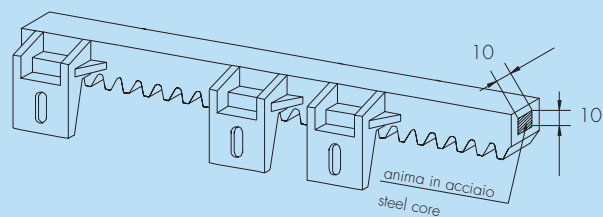

Cremagliere Racks

Cremagliere Racks

① Versioni cremagliera:

ACRV6	Cremagliera M4 (20x28x1000) a 6 attacchi inferiori
ACRS6	Cremagliera M4 (20x28x1000) a 6 attacchi superiori
ACRV4	Cremagliera M4 (20x28x1000) a 4 attacchi inferiori
ACRV660	Cremagliera M4X660 con 4 attacchi inferiori

ACRV6

ACRV4

ACRS6

② Rack versions:

ACRV6	Rack M4 (20x28x1000) with 6 lower overlapped
ACRS6	Rack M4 (20x28x1000) with 6 upper overlapped
ACRV4	Rack M4 (20x28x1000) with 4 lower overlapped
ACRV660	M4X660 section rack with 4 lower overlapped

ACRCFCV-V6/V4S

ACRCFCV-V6/V4D

ACRCFCO

② Rack accessories:

ACRV	Self-threading screw
ACRVA	Self-boring screw
ACRR	Washer
SP350	Washer in stainless steel AISI 430
ACRCFCO	Horizontal limit switch cam
ACRCFCVV6D	Right vertical limit switch cam for ACRV6-ACRS6
ACRCFCVV6S	Left vertical limit switch cam for ACRV6-ACRS6
ACRCFCVV4D	Right vertical limit switch cam for ACRV4
ACRCFCVV4S	Left vertical limit switch cam for ACRV4