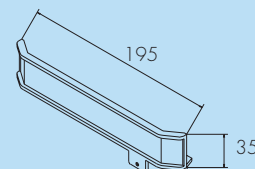

ACRCFCV-V6/V4S

ACRCFCV-V6/V4D