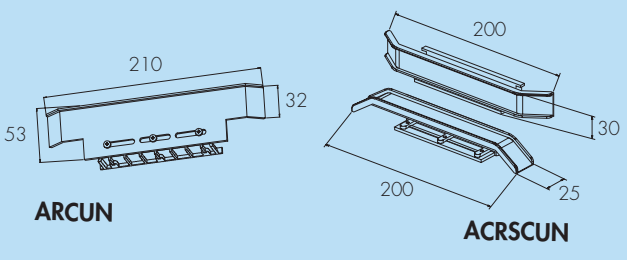

ARCUN

ACRSCUN

Rack accessories:

- universal limit switch cams (code **ACRSCUN**)
- limit switch cams with screws and support for the **ACRS20Z** section rack (code **ARCUN**).