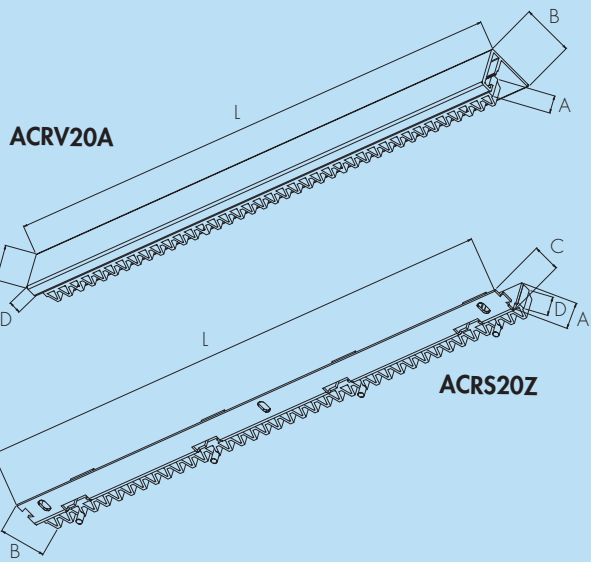

ACRCFCV-V6/V4S

ACRCFCV-V6/V4D

ACRCFCO

② Rack accessories:

ACRV	Self-threading screw
ACRVA	Self-boring screw
ACRR	Washer
SP350	Washer in stainless steel AISI 430
ACRCFCO	Horizontal limit switch cam
ACRCFCVV6D	Right vertical limit switch cam for ACRV6-ACRS6
ACRCFCVV6S	Left vertical limit switch cam for ACRV6-ACRS6
ACRCFCVV4D	Right vertical limit switch cam for ACRV4
ACRCFCVV4S	Left vertical limit switch cam for ACRV4

ACRV20A

ACRS20Z

Section racks:

ACRS20Z Module 4 rack with top support in galvanized metal
ACRV20A Module 4 rack with lower support in anodized aluminium

codice code	A	B	C	D	L
ACRS20Z	28	42	25	20	500
ACRV20A	20	48	41	12	3000