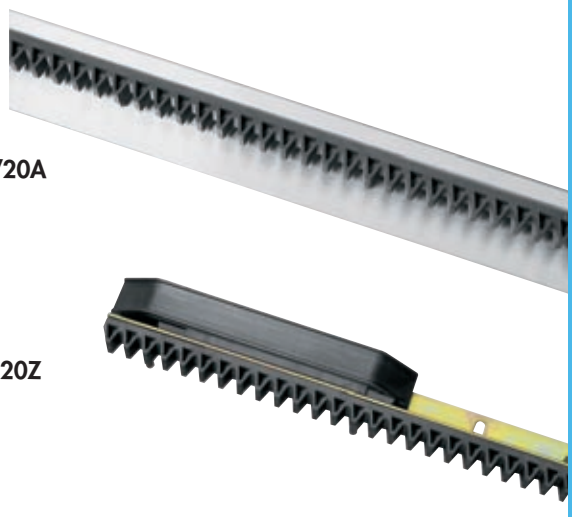

ACRCFCV-V6/V4S

ACRCFCV-V6/V4D

ACRCFCO

② Rack accessories:

ACRV	Self-threading screw
ACRVA	Self-boring screw
ACRR	Washer
SP350	Washer in stainless steel AISI 430
ACRCFCO	Horizontal limit switch cam
ACRCFCVV6D	Right vertical limit switch cam for ACRV6-ACRS6
ACRCFCVV6S	Left vertical limit switch cam for ACRV6-ACRS6
ACRCFCVV4D	Right vertical limit switch cam for ACRV4
ACRCFCVV4S	Left vertical limit switch cam for ACRV4

ACRV20A

ACRS20Z

Section racks:

ACRS20Z Module 4 rack with top support in galvanized metal
ACRV20A Module 4 rack with lower support in anodized aluminium

codice code	A	B	C	D	L
ACRS20Z	28	42	25	20	500
ACRV20A	20	48	41	12	3000

ARCUN

ACRSCUN

Rack accessories:

- universal limit switch cams (code **ACRSCUN**)
- limit switch cams with screws and support for the **ACRS20Z** section rack (code **ARCUN**).

ACRV20A

ACRS20Z

Cremagliera in settori:

ACRS20Z Cremagliera modulo 4 con supporto superiore in acciaio zincato
ACRV20A Cremagliera modulo 4 con supporto inferiore in alluminio anodizzato

ARCUN

ACRSCUN

Accessori cremagliera:

- camme fine corsa universali (cod: **ACRSCUN**)
- camme fine corsa con viti e supporto per cremagliera modello **ACRS20Z** (cod. **ARCUN**).