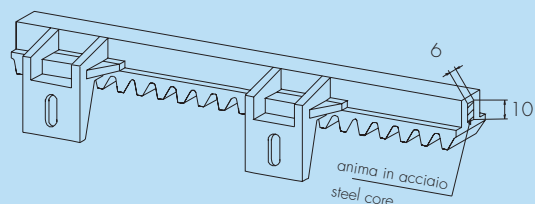

Cremagliere Racks

Cremagliere Racks

① Versioni cremagliera:

ACRV6	Cremagliera M4 (20x28x1000) a 6 attacchi inferiori
ACRS6	Cremagliera M4 (20x28x1000) a 6 attacchi superiori
ACRV4	Cremagliera M4 (20x28x1000) a 4 attacchi inferiori
ACRV660	Cremagliera M4X660 con 4 attacchi inferiori

ACRV6

ACRV4

ACRS6

② Rack versions:

ACRV6	Rack M4 (20x28x1000) with 6 lower overlapped
ACRS6	Rack M4 (20x28x1000) with 6 upper overlapped
ACRV4	Rack M4 (20x28x1000) with 4 lower overlapped
ACRV660	M4X660 section rack with 4 lower overlapped

ACRCFCV-V6/V4S

ACRCFCV-V6/V4D

ACRCFCO

② Rack accessories:

ACRV	Self-threading screw
ACRVA	Self-boring screw
ACRR	Washer
SP350	Washer in stainless steel AISI 430
ACRCFCO	Horizontal limit switch cam
ACRCFCVV6D	Right vertical limit switch cam for ACRV6-ACRS6
ACRCFCVV6S	Left vertical limit switch cam for ACRV6-ACRS6
ACRCFCVV4D	Right vertical limit switch cam for ACRV4
ACRCFCVV4S	Left vertical limit switch cam for ACRV4